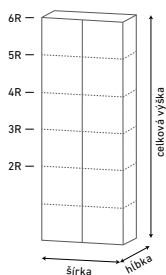

6R = 2129 mm
5R = 1777 mm
4R = 1425 mm
3R = 1073 mm
2R = 721 mm

8.5-2A-3Ü

8.5-R-5A